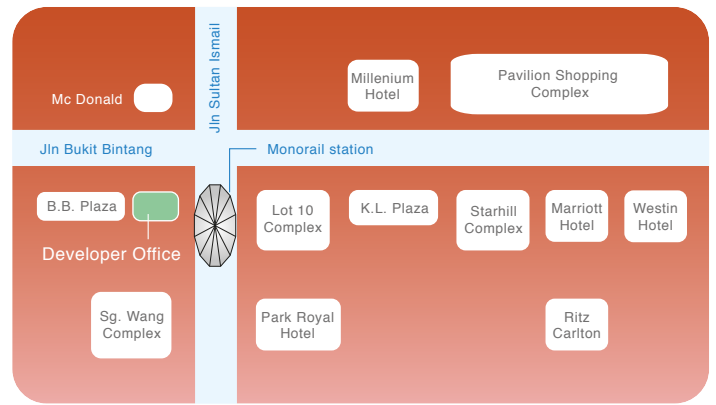

WISMA GENTING KLANG, KUALA LUMPUR COMMERCIAL SHOP LOTS

The commercial shop lots at Wisma
Genting Klang, Kuala Lumpur has finally
been completed in February 2012.

Site updates for The Hibiscus construction: Sea reclamation, earth works and sea piling works are well under way. Smooth progress and on schedule. A new icon of Port Dickson will soon emerge.

The first exhibition by KL Metro Group launching The Hibiscus. Response has been good and promising. Stay tuned for more exhibitions coming your way !

Kuala Lumpur Metro Group
 Tel : +603 - 2144 7768
 Fax : +603 - 2144 7798
 Email: mail@klmetropolitan.com